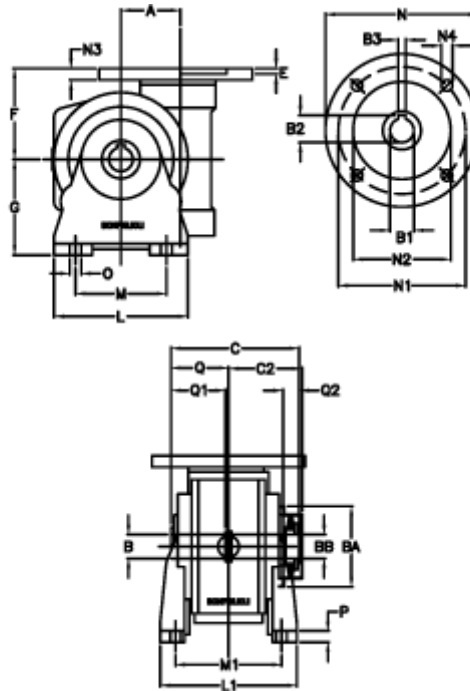

Article number: 390204902432236

Description: Worm Gear with Torque Limiter
VF 49-L2-V-24 P63B5

Measures

a	= 49.50	C2	= 63,5	M1	= 98.5	Q	= 51.0
B	= 25	Description	= VF 49V-xx-63B5	N	= 140	Q1	= 41
B1 E7	= 11	E	= 3.0	N1	= 115	Q2	= 15
B2	= 12.8	F	= 70	N2	= 95		
B3 H9	= 4	g	= 82	N3	= 10.5		
BA	= 63	L	= 110	N4	= 9,5		
BB H7	= 14	L1	= 124.0	O	= 8.5		
C	= 105	m	= 63	P	= 12		